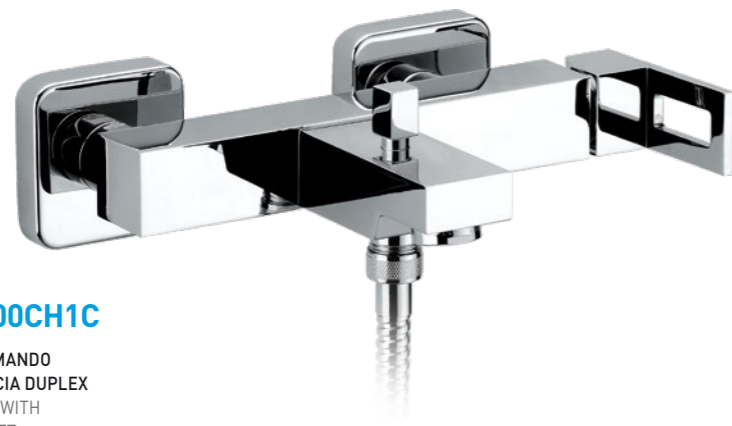

ARTEFATTO SERIES

BY LEBILE DESIGN

FINITURE
FINISHING

Pentagono
RUBINETTERIE

112AB1000CH1C

MIXER MONOCOMANDO
DOCCIA INCASSO
BUILT-IN SINGLE LEVER
MIXER FOR SHOWER

112AB1001CH1C

MIXER MONOCOMANDO
DOCCIA INCASSO CON
DEVIATORE
BUILT-IN SINGLE LEVER
MIXER WITH DIVERTER

112AB1004CH1C

MIXER MONOCOMANDO DOCCIA
ESTERNO ATTACCO 3/4 PER
COLONNA DOCCIA
EXTERNAL SINGLE LEVER MIXER
FOR SHOWER 3/4 CONNECTION
FOR BRIDGE

ARTEFATTO SERIES

BY LEBILE DESIGN

FINITURE
FINISHING

Pentagono
RUBINETTERIE

**INTERAMENTE
IN OTTONE**
COMPLETELY MADE
OF BRASS

AST60040350T

SALISCENDI COMPLETO
IN OTTONE CM 75
SLIDING RAIL COMPLETE
MADE OF BRASS CM 75

112AB2000CH1C

MIXER MONOCOMANDO
VASCA CON DOCCIA DUPLEX
BATHTUB MIXER WITH
HANDSHOWER SET

112AB2015CH1C

MIXER MONOCOMANDO
VASCA SENZA KIT DOCCIA
BATHTUB MIXER WITHOUT
HANDSHOWER SET

112AB2800CH1C

MIXER MONOCOMANDO VASCA A
PAVIMENTO COMPLETO H. 85 CM
BATHTUB MIXER FLOOR MOUNTING
COMPLETE H. 85 CM