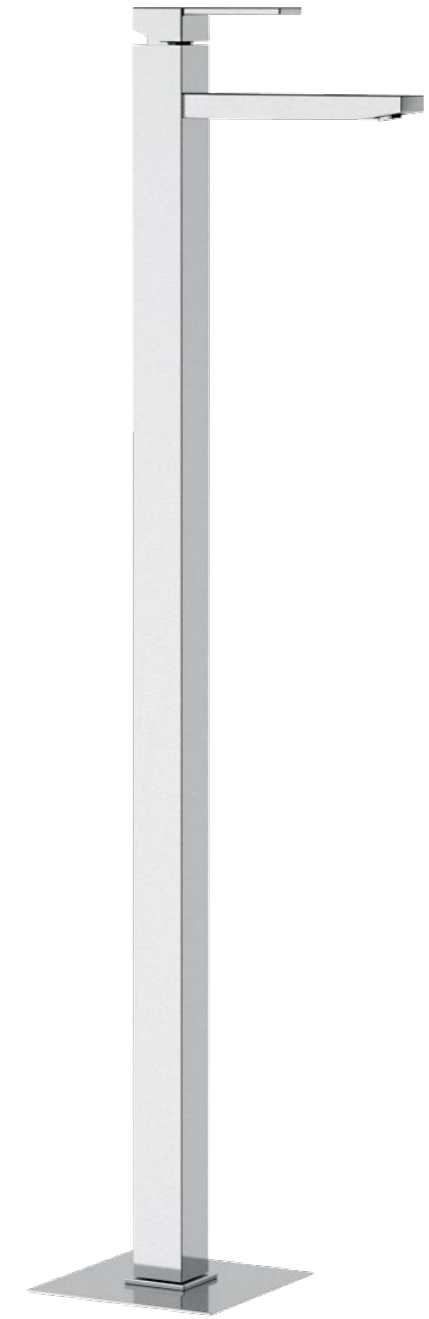

112AB1002CH1C

MIXER MONOCOMANDO
DOCCIA ESTERNO COMPLETO
EXTERNAL SINGLE LEVER
MIXER FOR SHOWER

6210Q

BOCCA INCASSO 3/4 CM 18
BUILT-IN SPOUT 3/4 CM 18

6210CA

BOCCA INCASSO A
CASCATA CM 10,3X18,5
WATERFALL BUILT-IN
SPOUT CM 10,3X18,5

112AB1004CH1C

MIXER MONOCOMANDO DOCCIA
ESTERNO ATTACCO 3/4 PER
COLONNA DOCCIA
EXTERNAL SINGLE LEVER MIXER
FOR SHOWER 3/4 CONNECTION
FOR BRIDGE

ARTEFATTO SERIES

BY LEBILE DESIGN

FINITURE
FINISHING

Pentagono
RUBINETTERIE

**INTERAMENTE
IN OTTONE**
COMPLETELY MADE
OF BRASS

AST60040350T

SALISCENDI COMPLETO
IN OTTONE CM 75
SLIDING RAIL COMPLETE
MADE OF BRASS CM 75

112AB2000CH1C

MIXER MONOCOMANDO
VASCA CON DOCCIA DUPLEX
BATHTUB MIXER WITH
HANDSHOWER SET

112AB2015CH1C

MIXER MONOCOMANDO
VASCA SENZA KIT DOCCIA
BATHTUB MIXER WITHOUT
HANDSHOWER SET

112AB2800CH1C

MIXER MONOCOMANDO VASCA A
PAVIMENTO COMPLETO H. 85 CM
BATHTUB MIXER FLOOR MOUNTING
COMPLETE H. 85 CM