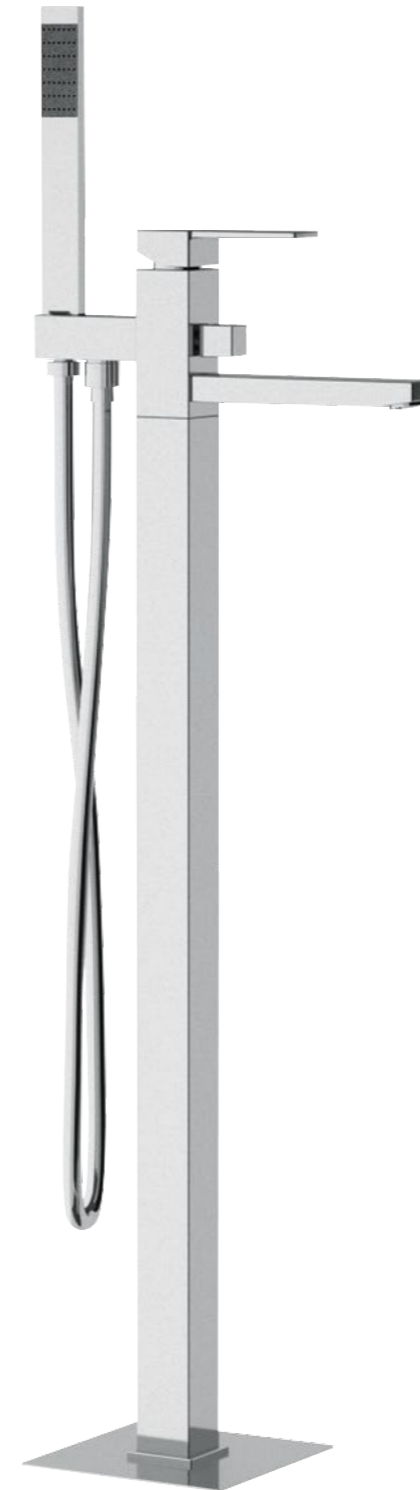

112AB1002CH1C

MIXER MONOCOMANDO
DOCCIA ESTERNO COMPLETO
EXTERNAL SINGLE LEVER
MIXER FOR SHOWER

6210Q

BOCCA INCASSO 3/4 CM 18
BUILT-IN SPOUT 3/4 CM 18

6210CA

BOCCA INCASSO A
CASCATA CM 10,3X18,5
WATERFALL BUILT-IN
SPOUT CM 10,3X18,5

112AB1004CH1C

MIXER MONOCOMANDO DOCCIA
ESTERNO ATTACCO 3/4 PER
COLONNA DOCCIA
EXTERNAL SINGLE LEVER MIXER
FOR SHOWER 3/4 CONNECTION
FOR BRIDGE

ARTEFATTO SERIES

BY LEBILE DESIGN

FINITURE
FINISHING

Pentagono
RUBINETTERIE

**INTERAMENTE
IN OTTONE**
COMPLETELY MADE
OF BRASS

AST60040350T

SALISCENDI COMPLETO
IN OTTONE CM 75
SLIDING RAIL COMPLETE
MADE OF BRASS CM 75

112AB2000CH1C

MIXER MONOCOMANDO
VASCA CON DOCCIA DUPLEX
BATHTUB MIXER WITH
HANDSHOWER SET

112AB2015CH1C

MIXER MONOCOMANDO
VASCA SENZA KIT DOCCIA
BATHTUB MIXER WITHOUT
HANDSHOWER SET

112AB2800CH1C

MIXER MONOCOMANDO VASCA A
PAVIMENTO COMPLETO H. 85 CM
BATHTUB MIXER FLOOR MOUNTING
COMPLETE H. 85 CM