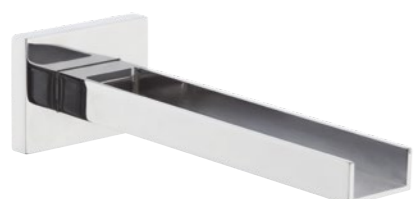

ARTEFATTO SERIES

BY LEBILE DESIGN

FINITURE
FINISHING

Pentagono
RUBINETTERIE

112AB1000CH1C

MIXER MONOCOMANDO
DOCCIA INCASSO
BUILT-IN SINGLE LEVER
MIXER FOR SHOWER

112AB1001CH1C

MIXER MONOCOMANDO
DOCCIA INCASSO CON
DEVIATORE
BUILT-IN SINGLE LEVER
MIXER WITH DIVERTER

112AB1002CH1C

MIXER MONOCOMANDO
DOCCIA ESTERNO COMPLETO
EXTERNAL SINGLE LEVER
MIXER FOR SHOWER

6210Q

BOCCA INCASSO 3/4 CM 18
BUILT-IN SPOUT 3/4 CM 18

6210CA

BOCCA INCASSO A
CASCATA CM 10,3X18,5
WATERFALL BUILT-IN
SPOUT CM 10,3X18,5

112AB1003CH1C

MIXER MONOCOMANDO DOCCIA
ESTERNO SENZA KIT DOCCIA
EXTERNAL SINGLE LEVER MIXER FOR
SHOWER WITHOUT HANDSHOWER SET

6210QC

BOCCA INCASSO A
CASCATA DA 3/4 CM 18
BUILT-IN SPOUT WITH
WATERFALL 3/4 CM 18

112AB1004CH1C

MIXER MONOCOMANDO DOCCIA
ESTERNO ATTACCO 3/4 PER
COLONNA DOCCIA
EXTERNAL SINGLE LEVER MIXER
FOR SHOWER 3/4 CONNECTION
FOR BRIDGE

ARTEFATTO SERIES

BY LEBILE DESIGN

FINITURE
FINISHING

Pentagono
RUBINETTERIE