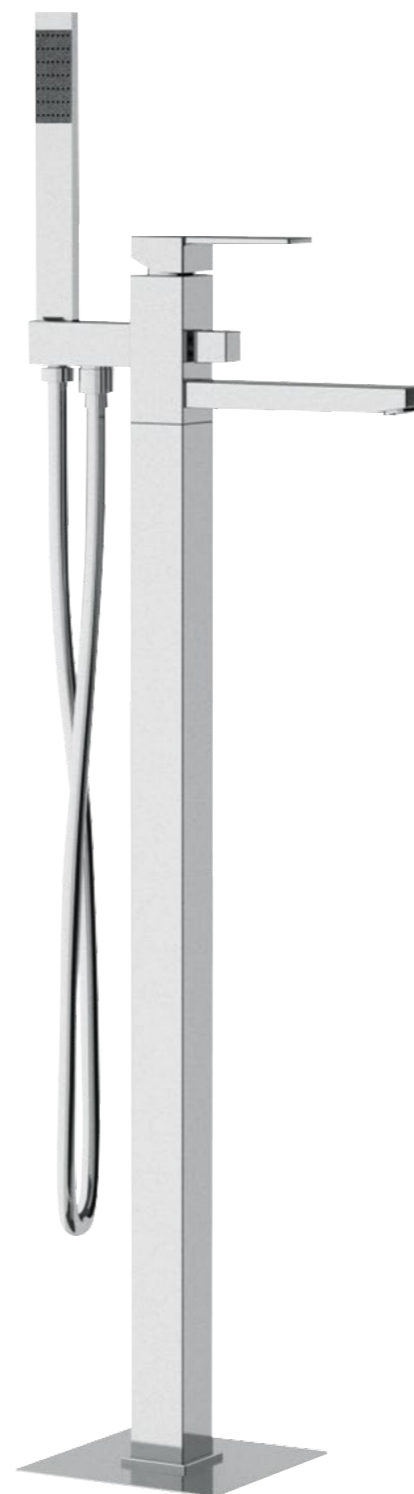

Project, purpose and creative activity. Regularity enclosing a perfect symmetry and form rich of simple geometric figures. All with minimum volumes, elegant and refined design. Serie with cartridge 25 mm.

112LE1004CH1C

MIXER MONOCOMANDO DOCCIA
ESTERNO ATTACCO 3/4 PER
COLONNA DOCCIA
EXTERNAL SINGLE LEVER MIXER
FOR SHOWER 3/4 CONNECTION
FOR BRIDGE

RIFLESSO SERIES

BY LEBILE DESIGN

FINITURE
FINISHING

Pentagono
RUBINETTERIE

**INTERAMENTE
IN OTTONE**
COMPLETELY MADE
OF BRASS

AST60040350T

SALISCENDI COMPLETO
IN OTTONE CM 75
SLIDING RAIL COMPLETE
MADE OF BRASS CM 75

112LE2000CH1C

MIXER MONOCOMANDO
VASCA CON DOCCIA DUPLEX
BATHTUB MIXER WITH
HANDSHOWER SET

112LE2015CH1C

MIXER MONOCOMANDO
VASCA SENZA KIT DOCCIA
BATHTUB MIXER WITHOUT
HANDSHOWER SET

112LE2800CH1C

MIXER MONOCOMANDO VASCA A
PAVIMENTO COMPLETO H. 85 CM
BATHTUB MIXER FLOOR MOUNTING
COMPLETE H. 85 CM