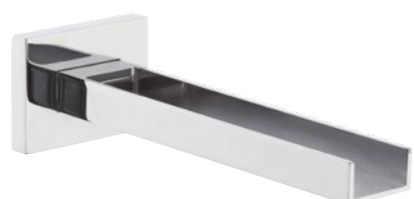

RIFLESSO SERIES

BY LEBILE DESIGN

FINITURE
FINISHING

Pentagono
RUBINETTERIE

112LE1000CH1C

MIXER MONOCOMANDO
DOCCIA INCASSO
BUILT-IN SINGLE LEVER
MIXER FOR SHOWER

112LE1001CH1C

MIXER MONOCOMANDO
DOCCIA INCASSO CON
DEVIATORE
BUILT-IN SINGLE LEVER
MIXER WITH DIVERTER

112LE1002CH1C

MIXER MONOCOMANDO
DOCCIA ESTERNO COMPLETO
EXTERNAL SINGLE LEVER
MIXER FOR SHOWER

112LE1003CH1C

MIXER MONOCOMANDO DOCCIA
ESTERNO SENZA KIT DOCCIA
EXTERNAL SINGLE LEVER MIXER FOR
SHOWER WITHOUT HANDSHOWER SET

6210Q

BOCCA INCASSO 3/4 CM 18
BUILT-IN SPOUT 3/4 CM 18

6210CA

BOCCA INCASSO A
CASCATA CM 10,3X18,5
WATERFALL BUILT-IN
SPOUT CM 10,3X18,5

6210QC

BOCCA INCASSO A
CASCATA DA 3/4 CM 18
BUILT-IN SPOUT WITH
WATERFALL 3/4 CM 18

112LE1004CH1C

MIXER MONOCOMANDO DOCCIA
ESTERNO ATTACCO 3/4 PER
COLONNA DOCCIA
EXTERNAL SINGLE LEVER MIXER
FOR SHOWER 3/4 CONNECTION
FOR BRIDGE

RIFLESSO SERIES

BY LEBILE DESIGN

FINITURE
FINISHING

Pentagono
RUBINETTERIE