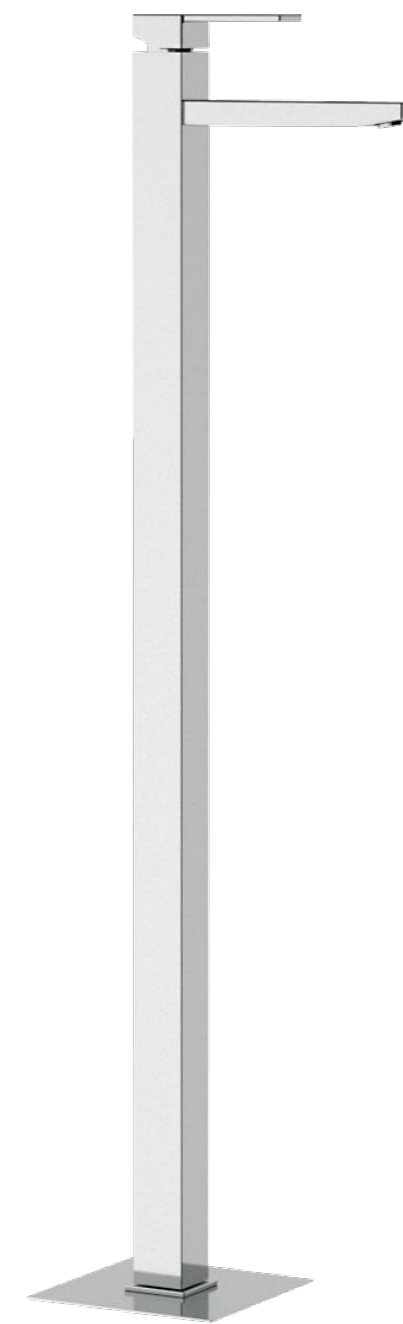

Project, purpose and creative activity. Regularity enclosing a perfect symmetry and form rich of simple geometric figures. All with minimum volumes, elegant and refined design. Serie with cartridge 25 mm.

112LE1004CH1C

MIXER MONOCOMANDO DOCCIA
ESTERNO ATTACCO 3/4 PER
COLONNA DOCCIA
EXTERNAL SINGLE LEVER MIXER
FOR SHOWER 3/4 CONNECTION
FOR BRIDGE

RIFLESSO SERIES

BY LEBILE DESIGN

FINITURE
FINISHING

Pentagono
RUBINETTERIE

**INTERAMENTE
IN OTTONE**
COMPLETELY MADE
OF BRASS

AST60040350T

SALISCENDI COMPLETO
IN OTTONE CM 75
SLIDING RAIL COMPLETE
MADE OF BRASS CM 75

112LE2000CH1C

MIXER MONOCOMANDO
VASCA CON DOCCIA DUPLEX
BATHTUB MIXER WITH
HANDSHOWER SET

112LE2015CH1C

MIXER MONOCOMANDO
VASCA SENZA KIT DOCCIA
BATHTUB MIXER WITHOUT
HANDSHOWER SET

112LE2800CH1C

MIXER MONOCOMANDO VASCA A
PAVIMENTO COMPLETO H. 85 CM
BATHTUB MIXER FLOOR MOUNTING
COMPLETE H. 85 CM