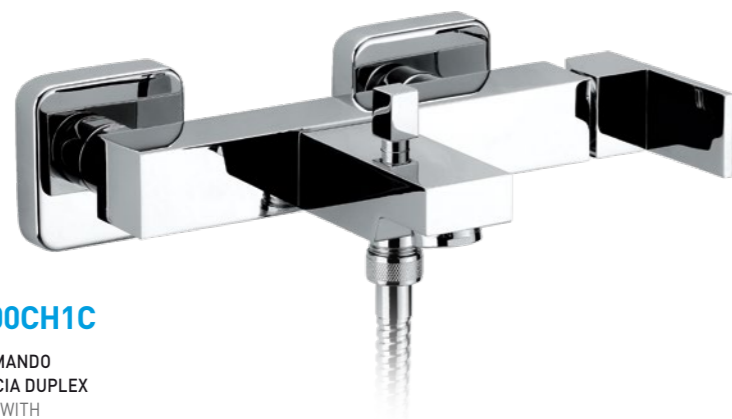

RIFLESSO SERIES

BY LEBILE DESIGN

FINITURE
FINISHING

Pentagono
RUBINETTERIE

112LE1000CH1C

MIXER MONOCOMANDO
DOCCIA INCASSO
BUILT-IN SINGLE LEVER
MIXER FOR SHOWER

112LE1001CH1C

MIXER MONOCOMANDO
DOCCIA INCASSO CON
DEVIATORE
BUILT-IN SINGLE LEVER
MIXER WITH DIVERTER

112LE1004CH1C

MIXER MONOCOMANDO DOCCIA
ESTERNO ATTACCO 3/4 PER
COLONNA DOCCIA
EXTERNAL SINGLE LEVER MIXER
FOR SHOWER 3/4 CONNECTION
FOR BRIDGE

RIFLESSO SERIES

BY LEBILE DESIGN

FINITURE
FINISHING

Pentagono
RUBINETTERIE

**INTERAMENTE
IN OTTONE**
COMPLETELY MADE
OF BRASS

AST60040350T

SALISCENDI COMPLETO
IN OTTONE CM 75
SLIDING RAIL COMPLETE
MADE OF BRASS CM 75

112LE2000CH1C

MIXER MONOCOMANDO
VASCA CON DOCCIA DUPLEX
BATHTUB MIXER WITH
HANDSHOWER SET

112LE2015CH1C

MIXER MONOCOMANDO
VASCA SENZA KIT DOCCIA
BATHTUB MIXER WITHOUT
HANDSHOWER SET

112LE2800CH1C

MIXER MONOCOMANDO VASCA A
PAVIMENTO COMPLETO H. 85 CM
BATHTUB MIXER FLOOR MOUNTING
COMPLETE H. 85 CM