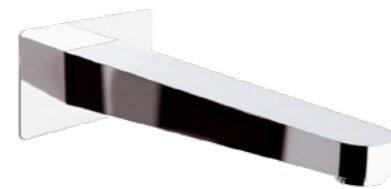

6210V

BOCCA INCASSO CM 18
BUILT-IN SPOUT CM 18