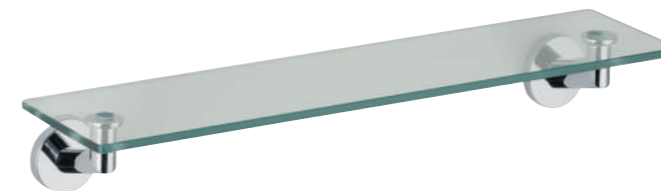

MZ160
PORTASALVIETTE ANELLO
IN OTTONE CROMATO
C. P. BRASS RING
TOWEL HOLDER

MZ220
PORTASCOPINO IN CERAMICA
CON SUPPORTO IN OTTONE CROMATO
CERAMIC TOILET BRUSH HOLDER
WITH C. P. SUPPORT

MZ200
PORTAROTOLO CON COPERCHIO
IN OTTONE CROMATO
C. P. BRASS TOILET
ROLL HOLDER WITH COVER

MZ205
PORTAROTOLO RICAMBIO ORIZZONTALE
IN OTTONE CROMATO
C. P. BRASS HORIZONTAL
SPARE ROLL HOLDER

MZ210
PORTAROTOLO RICAMBIO VERTICALE
IN OTTONE CROMATO
C. P. BRASS VERTICAL
SPARE ROLL HOLDER

MZ240
MENSOLA CM 60 IN VETRO CON
SUPPORTO IN OTTONE CROMATO
GLASS SHELF CM 60 WITH C. P.
BRASS SUPPORT