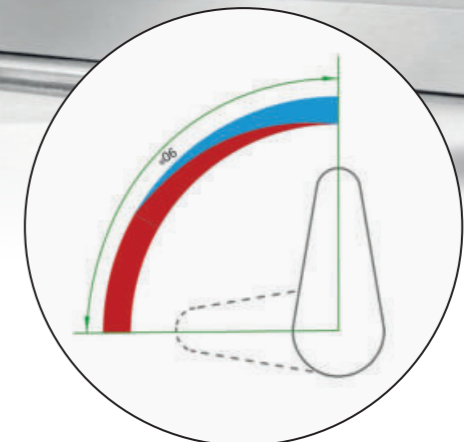

RISPARMIO ENERGETICO GRAZIE AL DESIGN INTERNO DELLA CARTUCCIA, FLUSSO DI SOLA ACQUA FREDDA ANCHE NELLA POSIZIONE CENTRALE. ENERGY SAVING FEATURE THANKS TO THE INTERNAL DESIGN OF THE CARTRIDGE, FLOWING COLD WATER WHEN THE LEVER IS CENTERED.

SPECIAL COLD TECHNOLOGY FOR KITCHEN

TECNOLOGIA COLD = RISPARMIO DI ENERGIA grazie al design interno della cartuccia.

La leva è in posizione fredda di default per evitare accensioni involontarie della caldaia ed inutile consumo di Gas Metano. Un sistema che garantisce un notevole risparmio oltre ad un maggiore rispetto per l'ambiente.

COLD TECHNOLOGY = ENERGY SAVING thanks to the internal design of the cartridge

The lever is in cold position by default to avoid unintentional ignition of the boiler and unnecessary consumption of methane gas. A system that guarantees significant savings as well as greater respect for the environment.

8010 C
CARTUCCIA CERAMICA Ø 35 MM
CON DISTRIBUTORE TIPO "COLD"
CERAMIC CARTRIDGE Ø 35 MM
"COLD" MODEL

8060 C
CARTUCCIA CERAMICA Ø 40 MM
CON DISTRIBUTORE TIPO "COLD"
CERAMIC CARTRIDGE Ø 40 MM
"COLD" MODEL

8095C
CARTUCCIA CERAMICA Ø 25 MM
TIPO "COLD"
CERAMIC CARTRIDGE Ø 25 MM
"COLD" MODEL

8000 C
CARTUCCIA CERAMICA Ø 35 MM
TIPO "COLD"
CERAMIC CARTRIDGE Ø 35 MM
"COLD" MODEL

8050 C
CARTUCCIA CERAMICA Ø 40 MM
TIPO "COLD"
CERAMIC CARTRIDGE Ø 40 MM
"COLD" MODEL

8000CM
CARTUCCIA CERAMICA Ø 35 MM
TIPO "COLD MIRROR"
PER LAVELLO CUCINA
CERAMIC CARTRIDGE Ø 35 MM
"COLD MIRROR" MODEL
FOR KITCHEN MIXER