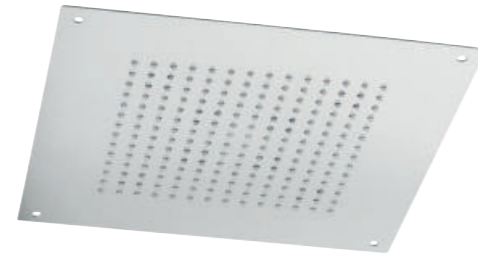

2621
SOFFIONE A SOFFITTO IN ACCIAIO
INOX 400X400 MM ANTICALCARE E
ISPEZIONABILE
CEILING STAINLESS STEEL SHOWER
HEAD 400X400 MM ANTI-LIMESTONE
AND INSPECTIONABLE