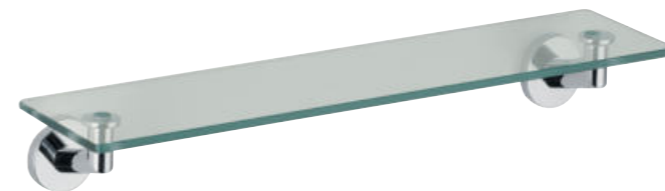

MZ240
MENSOLA CM 60 IN VETRO CON
SUPPORTO IN OTTONE CROMATO
GLASS SHELF CM 60 WITH C. P.
BRASS SUPPORT