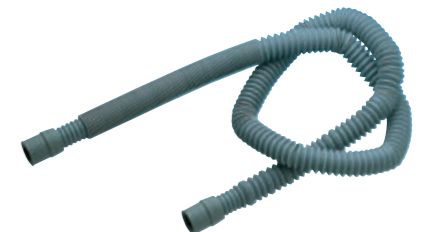

521
TUBO SCARICO LAVATRICE IN PLASTICA
ESTENSIBILE CM 70-270
DESCHARGING EXTENSIBLE PLASTIC TUBE
FOR WASHING MACHINE CM 70-270