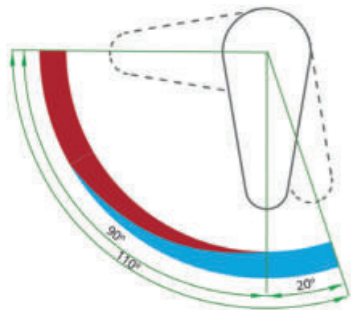

RISPARMIO ENERGETICO GRAZIE AL DESIGN INTERNO DELLA CARTUCCIA, FLUSSO DI SOLA ACQUA FREDDA ANCHE NELLA POSIZIONE CENTRALE. ENERGY SAVING FEATURE THANKS TO THE INTERNAL DESIGN OF THE CARTRIDGE, FLOWING COLD WATER WHEN THE LEVER IS CENTERED.

SPECIAL COLD TECHNOLOGY FOR KITCHEN

TECNOLOGIA COLD = RISPARMIO DI ENERGIA grazie al design interno della cartuccia.

La leva è in posizione fredda di default per evitare accensioni involontarie della caldaia ed inutile consumo di Gas Metano. Un sistema che garantisce un notevole risparmio oltre ad un maggiore rispetto per l'ambiente.

COLD TECHNOLOGY = ENERGY SAVING thanks to the internal design of the cartridge

The lever is in cold position by default to avoid unintentional ignition of the boiler and unnecessary consumption of methane gas. A system that guarantees significant savings as well as greater respect for the environment.

8010 C
CARTUCCIA CERAMICA Ø 35 MM
CON DISTRIBUTORE TIPO "COLD"
CERAMIC CARTRIDGE Ø 35 MM
"COLD" MODEL

8060 C
CARTUCCIA CERAMICA Ø 40 MM
CON DISTRIBUTORE TIPO "COLD"
CERAMIC CARTRIDGE Ø 40 MM
"COLD" MODEL

8095C
CARTUCCIA CERAMICA Ø 25 MM
TIPO "COLD"
CERAMIC CARTRIDGE Ø 25 MM
"COLD" MODEL

8000 C
CARTUCCIA CERAMICA Ø 35 MM
TIPO "COLD"
CERAMIC CARTRIDGE Ø 35 MM
"COLD" MODEL

8050 C
CARTUCCIA CERAMICA Ø 40 MM
TIPO "COLD"
CERAMIC CARTRIDGE Ø 40 MM
"COLD" MODEL

8000CM
CARTUCCIA CERAMICA Ø 35 MM
TIPO "COLD MIRROR"
PER LAVELLO CUCINA
CERAMIC CARTRIDGE Ø 35 MM
"COLD MIRROR" MODEL
FOR KITCHEN MIXER