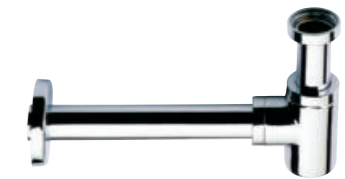

3146MF
SIFONE MINIMALISTA PER BIDET 1"1/4
C.P. BRASS "P" TRAP FOR BIDET 1"1/4