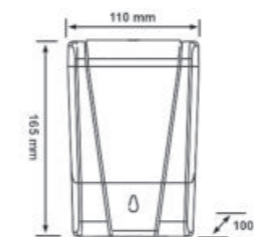

Art. E140

CAPACITÀ: 600 ML
ALIMENTAZIONE ELETTRICA:
4 BATTERIE DA 1,5 V TIPO AA
DOSAGGIO: 1 ML/CICLO
RAGGIO D'AZIONE DI RICONOSCIMENTO:
0 - 10 CM

CAPACITY: 600 ML
ELECTRICAL CONNECTION:
4 X 1,5 V BATTERIES TYPE AA
LIQUID DOSAGE: 1ML/TIME
RECOGNITION RANGE: 0 - 10 CM

PER ARTICOLI TEMPORIZZATI, TEMPO DI APERTURA 6/8 SECONDI
FOR TEMPORIZED ITEMS, OPENING TIME 6/8 SEC.