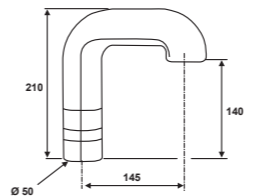

Art. E110

PRESSIONE DI LAVORO: 1 - 5 BAR
TEMPERATURA ACQUA: 80°C MAX
DIAMETRO DI ENTRATA: Ø G 1/2 M
RAGGIO D'AZIONE DI
RICONOSCIMENTO:
10 CM, PREDISPOSTO
ALIMENTAZIONE ELETTRICA:
4 BATTERIE DA 1,5 V TIPO AA

WORKING PRESSURE: 1 - 5 BAR
WATER TEMPERATURE MAX: 80°C MAX
INPUT: Ø G 1/2 M
RECOGNITION RANGE: 10 CM, ADJUSTABLE
ELECTRICAL CONNECTION: 4X1,5 V
BATTERIES TYPE AA