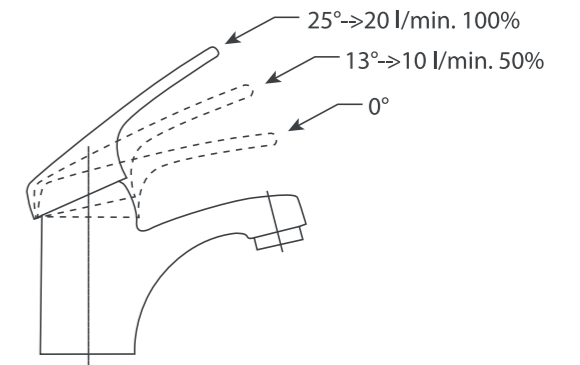

8050 SW
CARTUCCIA CERAMICA Ø 40 MM
NORMALE ECO SYSTEM
NORMAL CERAMIC CARTRIDGE
Ø 40 MM ECO SYSTEM,
2 OPENING STEPS

8060 SW
CARTUCCIA CERAMICA Ø 40 MM
CON DIFFUSORE ECO SYSTEM
CERAMIC CARTRIDGE Ø 40 MM
ECO SYSTEM, 2 OPENING STEPS