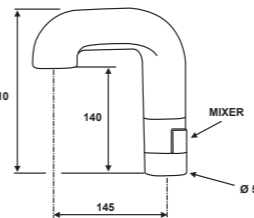

Art. E100

PRESSIONE DI LAVORO: 1 - 5 BAR
TEMPERATURA ACQUA: 80°C MAX
DIAMETRO DI ENTRATA: Ø G 1/2 M
RAGGIO D'AZIONE DI
RICONOSCIMENTO:
10 CM, PREDISPOSTO
ALIMENTAZIONE ELETTRICA:
4 BATTERIE DA 1,5 V TIPO AA

WORKING PRESSURE: 1 - 5 BAR
WATER TEMPERATURE MAX: 80°C MAX
INPUT: Ø G 1/2 M
RECOGNITION RANGE: 10 CM, ADJUSTABLE
ELECTRICAL CONNECTION: 4X1,5 V
BATTERIES TYPE AA