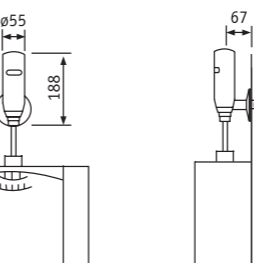

Art. E130

PRESSIONE DI LAVORO: 0.1 - 0.6 MPA
DIAMETRO DI ENTRATA: G1/2
RAGGIO D'AZIONE DI
RICONOSCIMENTO:
35 CM, PREDISPOSTO
ALIMENTAZIONE ELETTRICA: DC 6V
QUATTRO BATTERIE ALCALINE "AAA"
DA 1.5V DURATA DELLE BATTERIE:
PIÙ DI UN ANNO
MODALITÀ DI INSTALLAZIONE: ESTERNO

WORKING PRESSURE: 0,1 - 0,6 MPA
INPUT: Ø G 1/2
RECOGNITION RANGE: 35 CM ADJUSTABLE
ELECTRICAL CONNECTION: DC 4,5 V
WITH 4 1,5 V ALKALINE BATTERIES TYPE AAA
BATTERIES LIFE: MORE THAN ONE YEAR
INSTALLATION: EXTERNAL MOUNTED