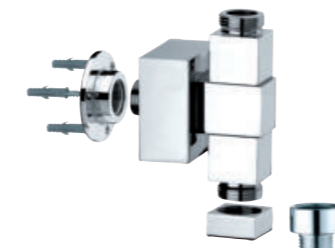

115GE2024CH1C

ATTACCO 1/2
1/2 CONNECTION

115GE2024CH1D

ATTACCO 3/4
3/4 CONNECTION

2581SU

SUPPORTO MULTIFUNZIONE PER COLONNE
DOCCIA 1/2X3/4X3/4 ADATTO PER RUBINETTI
DA INCASSO ED ESTERNI
MULTIFUNCTION SUPPORT FOR SHOWER
COLUMNS 1/2 X 3/4 X 3/4 SUITABLE FOR
BUILT-IN AND EXTERNAL MIXERS