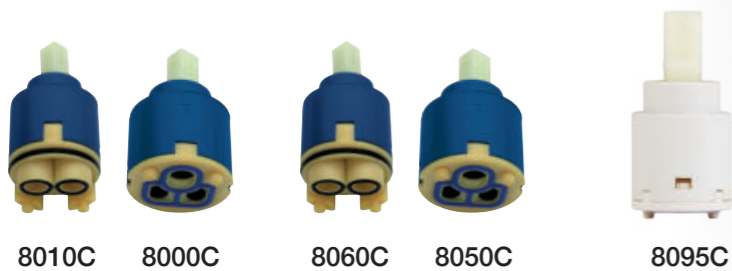

COLD TECHNOLOGY = ENERGY SAVING thanks to the internal design of the cartridge

The lever is in cold position by default to avoid unintentional ignition of the boiler and unnecessary consumption of methane gas. A system that guarantees significant savings as well as greater respect for the environment.

8010 C
CARTUCCIA CERAMICA Ø 35 MM
CON DISTRIBUTORE TIPO "COLD"
CERAMIC CARTRIDGE Ø 35 MM
"COLD" MODEL

8060 C
CARTUCCIA CERAMICA Ø 40 MM
CON DISTRIBUTORE TIPO "COLD"
CERAMIC CARTRIDGE Ø 40 MM
"COLD" MODEL

8095C
CARTUCCIA CERAMICA Ø 25 MM
TIPO "COLD"
CERAMIC CARTRIDGE Ø 25 MM
"COLD" MODEL

8000 C
CARTUCCIA CERAMICA Ø 35 MM
TIPO "COLD"
CERAMIC CARTRIDGE Ø 35 MM
"COLD" MODEL

8050 C
CARTUCCIA CERAMICA Ø 40 MM
TIPO "COLD"
CERAMIC CARTRIDGE Ø 40 MM
"COLD" MODEL

8000CM
CARTUCCIA CERAMICA Ø 35 MM
TIPO "COLD MIRROR"
PER LAVELLO CUCINA
CERAMIC CARTRIDGE Ø 35 MM
"COLD MIRROR" MODEL
FOR KITCHEN MIXER