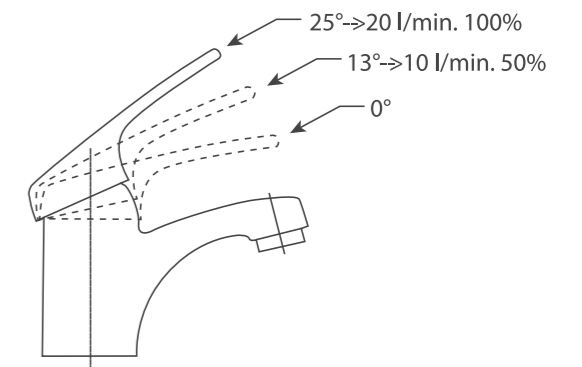

CARTUCCE | CARTRIDGES ECO SYSTEM "DUE"

8000 SW
CARTUCCIA CERAMICA Ø 35 MM.
NORMALE ECO SYSTEM
NORMAL CERAMIC CARTRIDGE
Ø 35 MM ECO SYSTEM,
2 OPENING STEPS

8010 SW
CARTUCCIA CERAMICA Ø 35 MM
CON DIFFUSORE ECO SYSTEM
CERAMIC CARTRIDGE Ø 35 MM
ECO SYSTEM, 2 OPENING STEPS

8050 SW
CARTUCCIA CERAMICA Ø 40 MM
NORMALE ECO SYSTEM
NORMAL CERAMIC CARTRIDGE
Ø 40 MM ECO SYSTEM,
2 OPENING STEPS

8060 SW
CARTUCCIA CERAMICA Ø 40 MM
CON DIFFUSORE ECO SYSTEM
CERAMIC CARTRIDGE Ø 40 MM
ECO SYSTEM, 2 OPENING STEPS