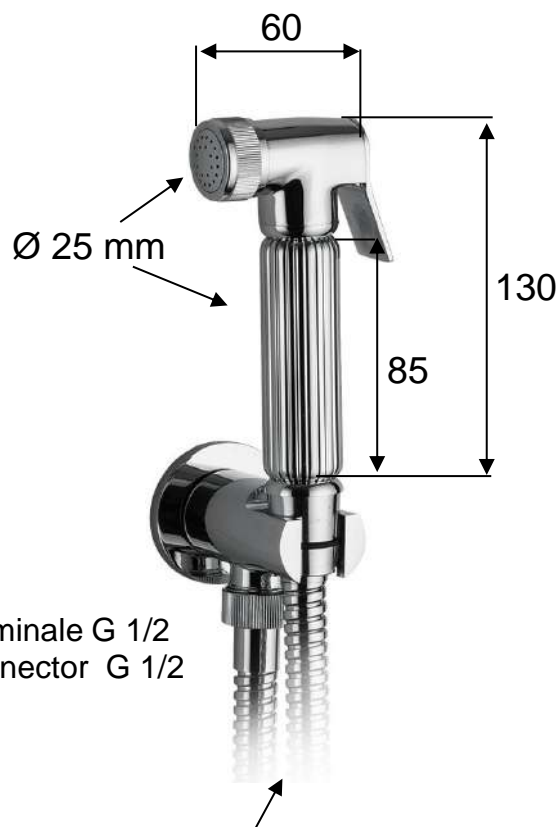

NON LASCIARE LA DOCGETTA  
CHIUSA IN PRESSIONE

DON'T LET THE CLOSED  
HANDSHOWER UNDER  
PRESSURE

Cod. Art. 115GE1000CH1C

Terminale G 1/2  
Connector G 1/2

Flessibile / flexible 120 cm  
in chrome plated brass

Pressione/Pressure  
Portata/Flow rate

0,5 bar	1 bar	2 bar	3 bar	4 bar	5 bar
7 l/min	10,5 l/min	13 l/min	15 l/min	16,5 l/min	18,5 l/min

**MATERIALI / MATERIALS**

OTTONE CROMATO / CHROME PLATED BRASS

**CROMATURA / CHROME PLATING**