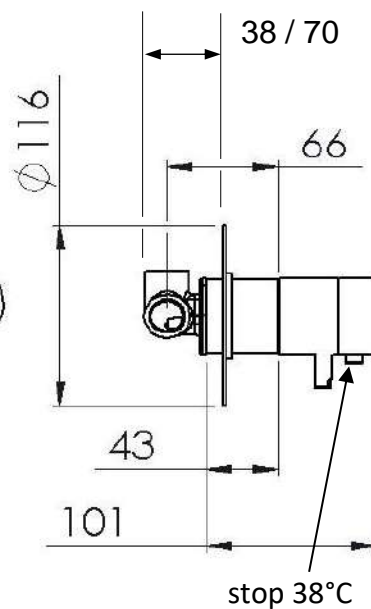

2 MANIGLIE COASSIALI  
2 COAXIALHANDLES  
ON-OFF + T°  
stop 38°C

USCITA DOCCIA  
SHOWER OUTLET G1/2

ENTRATA ACQUA FREDDA  
COLD WATER INLET G1/2

ENTRATA ACQUA CALDA  
HOT WATER INLET G1/2

**MATERIALI / MATERIALS**

OTTONE CROMATO / CHROME PLATED BRASS

**CROMATURA / CHROME PLATING**

UNI EN 248

**Pentagono rubinetterie srl**